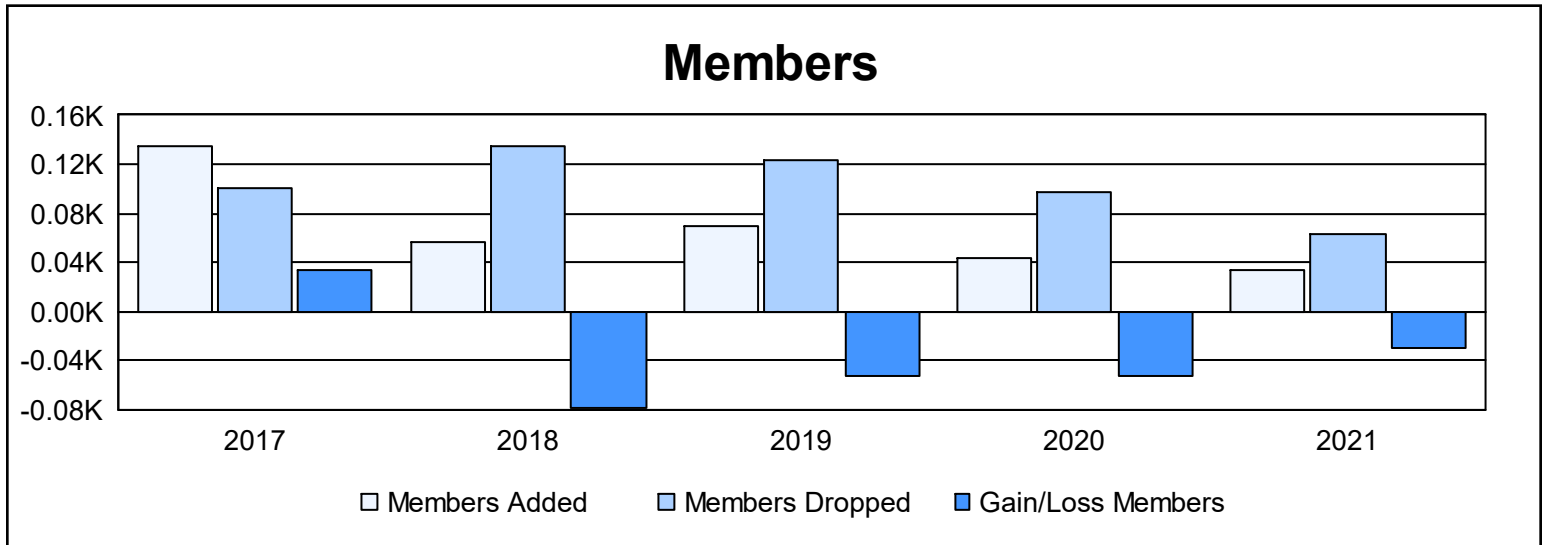

Year	New Clubs	Dropped Clubs	Gain/ Loss Clubs	New Members	Charter Members	Reinstate Members	Transfer Members	Total Member Added	Total Members Dropped	Gain/ Loss Members
2016-2017	1	0	1	62	62	4	6	134	101	33
2017-2018	0	3	-3	50	0	3	3	56	135	-79
2018-2019	0	1	-1	55	1	6	8	70	123	-53
2019-2020	0	2	-2	32	0	0	12	44	97	-53
2020-2021	0	0	0	16	12	5	0	33	63	-30
<b>Average</b>	<b>0</b>	<b>1</b>	<b>-1</b>	<b>43</b>	<b>15</b>	<b>4</b>	<b>6</b>	<b>67</b>	<b>104</b>	<b>-36</b>

### Membership Composition June 2021 Cumulative