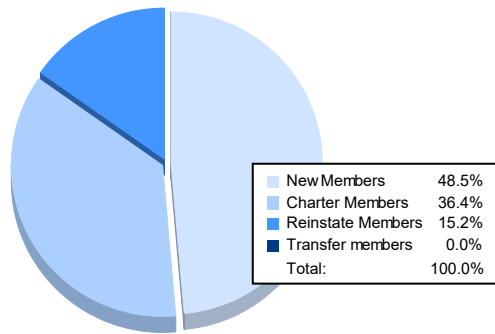

Year	New Clubs	Dropped Clubs	Gain/ Loss Clubs	New Members	Charter Members	Reinstate Members	Transfer Members	Total Member Added	Total Members Dropped	Gain/ Loss Members
2016-2017	1	0	1	62	62	4	6	134	101	33
2017-2018	0	3	-3	50	0	3	3	56	135	-79
2018-2019	0	1	-1	55	1	6	8	70	123	-53
2019-2020	0	2	-2	32	0	0	12	44	97	-53
2020-2021	0	0	0	16	12	5	0	33	63	-30
<b>Average</b>	<b>0</b>	<b>1</b>	<b>-1</b>	<b>43</b>	<b>15</b>	<b>4</b>	<b>6</b>	<b>67</b>	<b>104</b>	<b>-36</b>

### Membership Composition June 2021 Cumulative