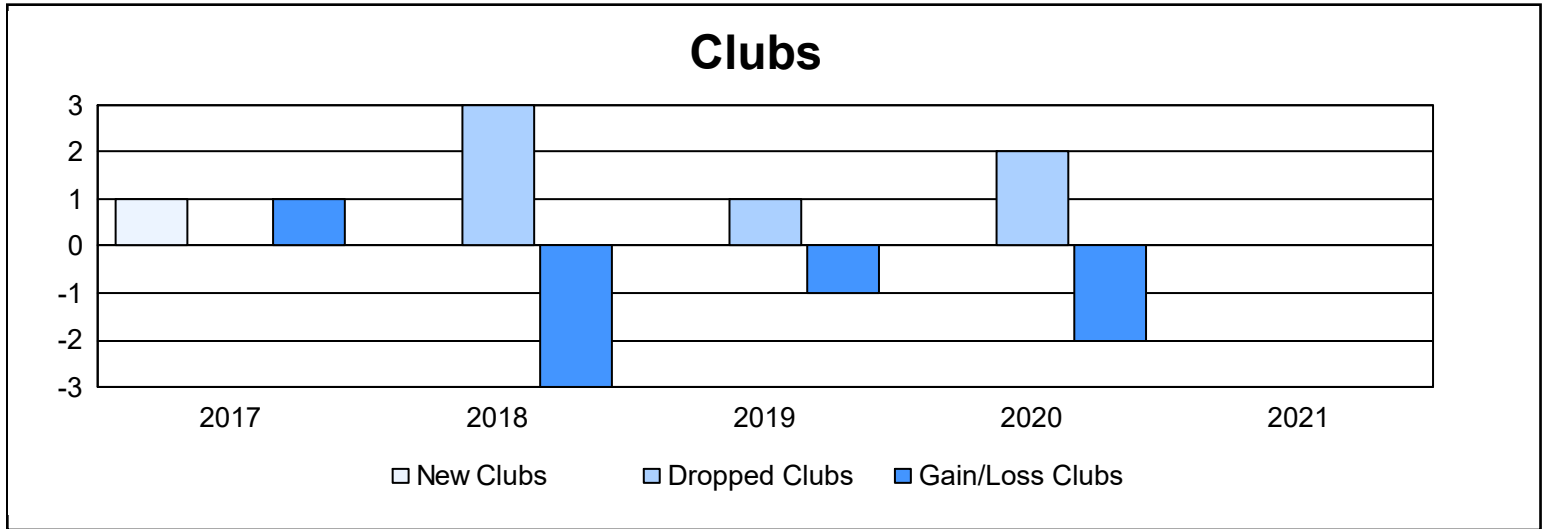

Year	New Clubs	Dropped Clubs	Gain/ Loss Clubs	New Members	Charter Members	Reinstate Members	Transfer Members	Total Member Added	Total Members Dropped	Gain/ Loss Members
2016-2017	1	0	1	62	62	4	6	134	101	33
2017-2018	0	3	-3	50	0	3	3	56	135	-79
2018-2019	0	1	-1	55	1	6	8	70	123	-53
2019-2020	0	2	-2	32	0	0	12	44	97	-53
2020-2021	0	0	0	16	12	5	0	33	63	-30
<b>Average</b>	<b>0</b>	<b>1</b>	<b>-1</b>	<b>43</b>	<b>15</b>	<b>4</b>	<b>6</b>	<b>67</b>	<b>104</b>	<b>-36</b>

### Membership Composition June 2021 Cumulative